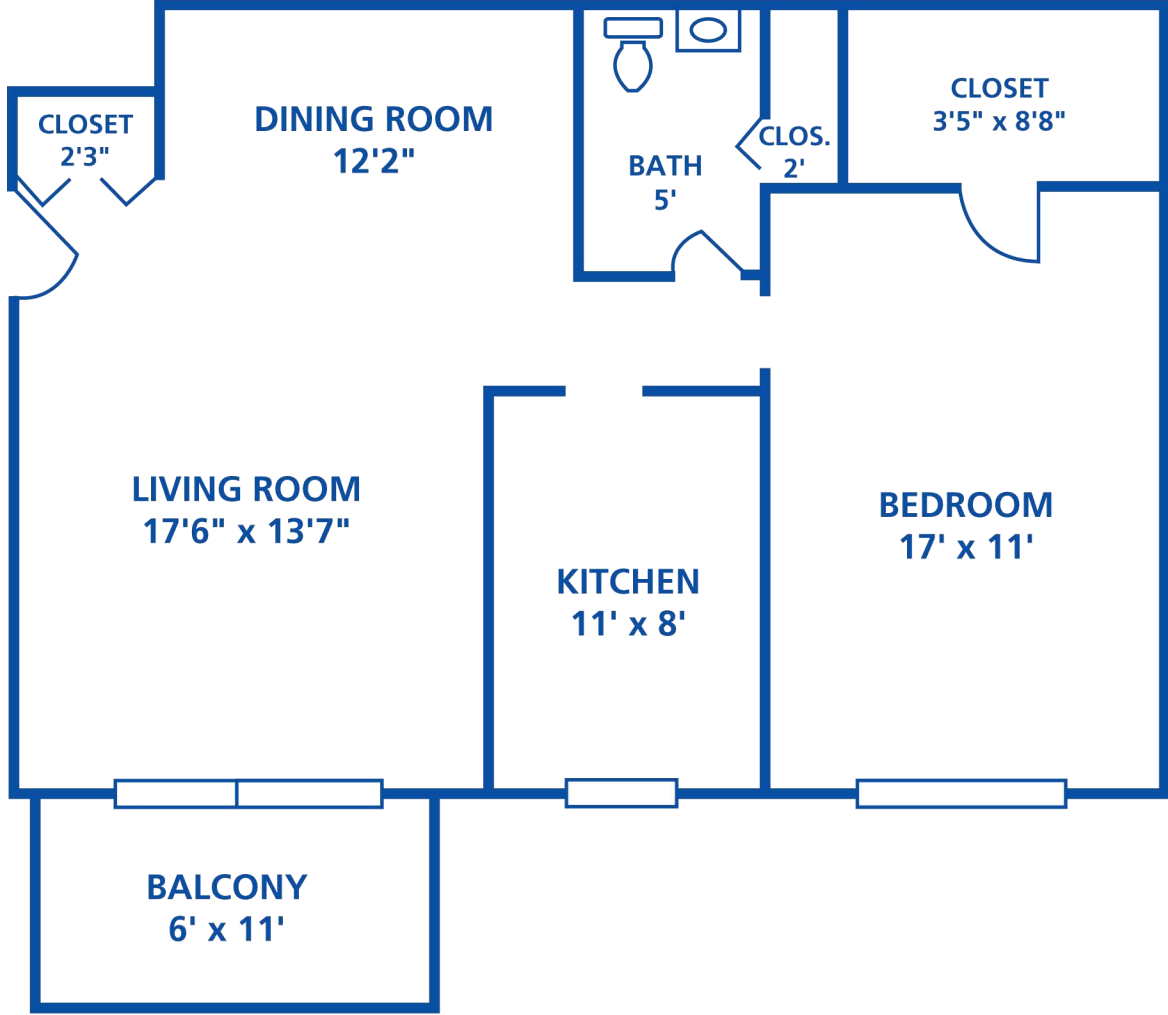

One Bedroom

690 sq. ft.

Meravia Park

APARTMENTS

410-488-1579